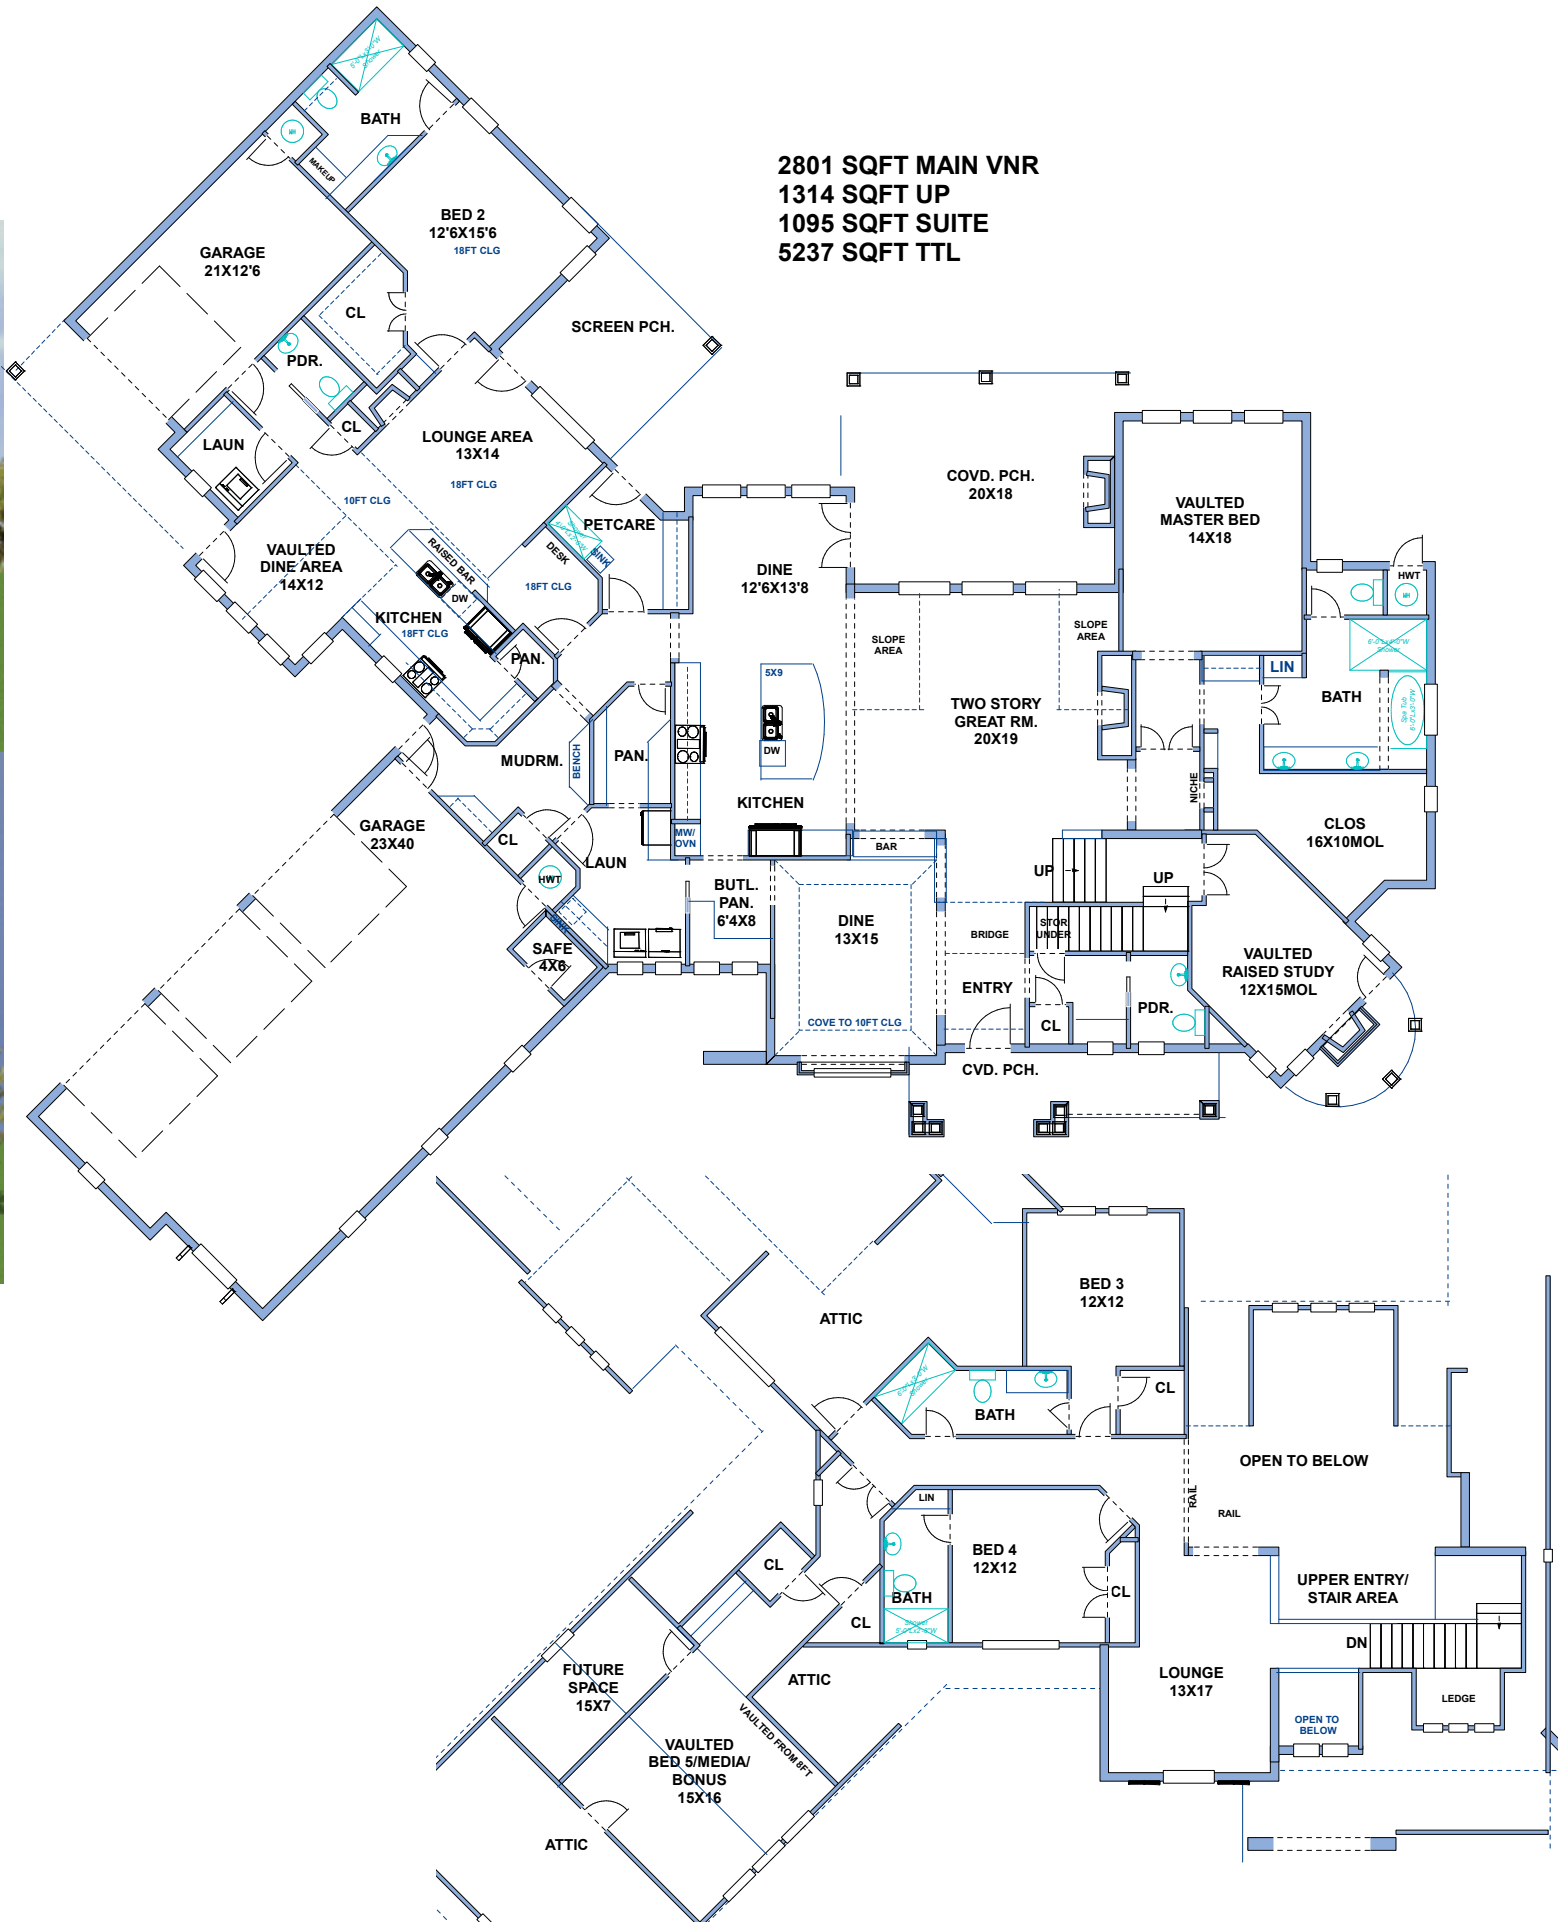

2801 SQFT MAIN VNR
 1314 SQFT UP
 1095 SQFT SUITE
 5237 SQFT TTL

PLAN 50010

creative home designs1.com
 CREATIVE HOME DESIGNS, LLC
 www.chdhomeplans.com
 © Plan copyright by designer